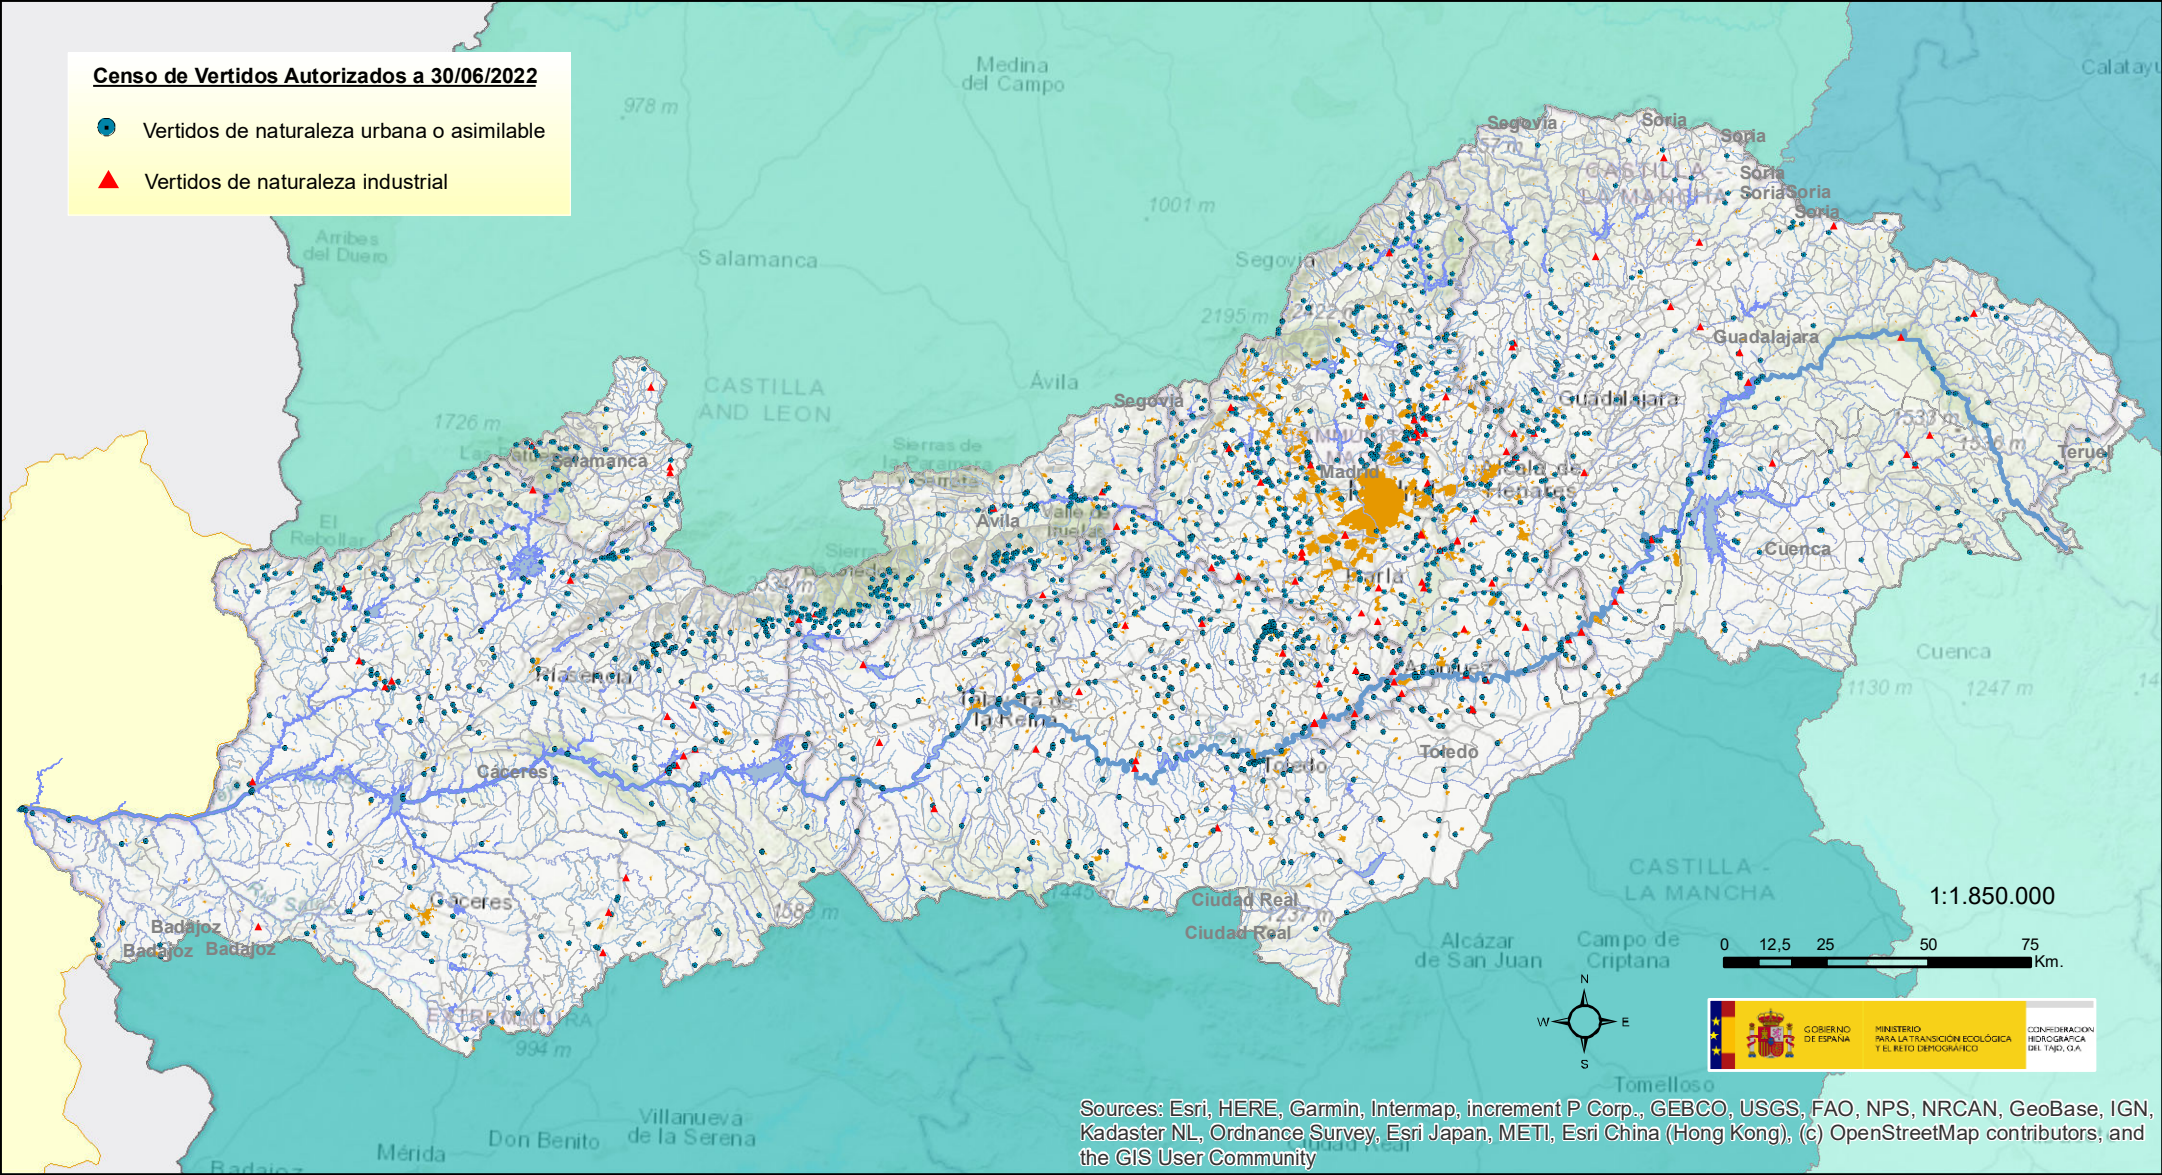

### Censo de Vertidos Autorizados a 30/06/2022

- Vertidos de naturaleza urbana o asimilable
- ▲ Vertidos de naturaleza industrial

Sources: Esri, HERE, Garmin, Intermap, increment P Corp., GEBCO, USGS, FAO, NPS, NRCAN, GeoBase, IGN, Kadaster NL, Ordnance Survey, Esri Japan, METI, Esri China (Hong Kong), (c) OpenStreetMap contributors, and the GIS User Community